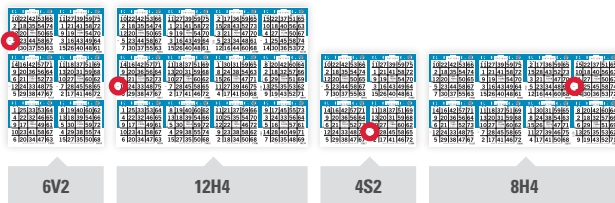

Arrow's exclusive Audittrack™ System is available with the following UniMax® bingo paper cut selections.

			UNIMAX AUDITRACK AVAILABILITY BY SERIES AND CUT										
UNIMAX BINGO PAPER SERIES	MASTER SHEET	PLAYER PREFERRED	3V1	3H3	4S2	6V2	6H3	8H4	9S3	12H4	18H6	24V4	36S6
1 - 9,036	36S6	-	✓	-	-	✓	-	-	✓	-	✓	-	✓
1 - 9,096	24V4	-	-	-	✓	✓	-	✓	-	✓	-	✓	-
9,097 - 18,132	36S6	-	✓	-	-	✓	-	-	✓	-	✓	-	✓
9,097 - 18,192	24V4	-	-	-	✓	✓	-	✓	-	✓	-	✓	-
60,001 - 69,036	36S6	✓	✓	-	-	✓	-	-	✓	-	✓	-	✓
70,001 - 79,096	24V4	✓	-	-	✓	✓	-	✓	-	✓	-	✓	-
80,001 - 89,036	36S6	✓	✓	-	-	✓	-	-	✓	-	✓	-	✓
90,001 - 99,036	36S6	✓	✓	-	-	✓	-	-	✓	-	✓	-	✓

Audit Number Locations

For older UniMax bingo paper without a 2D barcode, the location of the audit number for each cut is identified here for easy reference.

24V4 Master Sheet