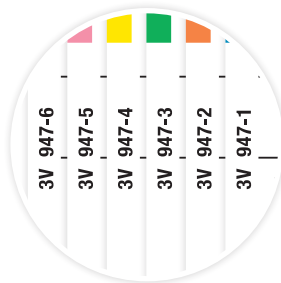

UniMax Bingo Paper

THE COMPLETE BINGO SOLUTION

Common Serial #s

Serial numbers are the same on every face of every book within a unique set for added security & simplified tracking.

Auditrac™ System

UniMax® booklets are consecutively numbered for quick and accurate sales and inventory tracking.