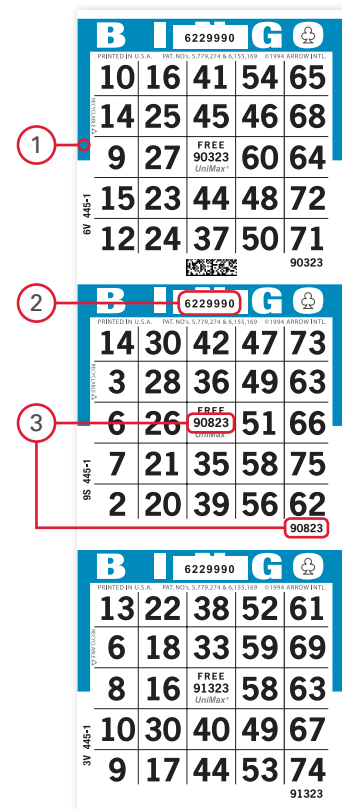

UNIMAX BINGO PAPER

Maximum Security Features

Protect your profits with the innovative security features of UniMax®! There are four main security features to use when operating a game:

① Border Color

The border color used on the bingo face identifies which game is currently being played.

② Serial Number

This number should be posted at the beginning of each session to indicate the serial number that is currently being played..

③ Card Verification Number

The unique number is printed on each bingo face and is used to identify the 24 number face configuration of the B,I,N,G,O numbers printed. It is used in electronic or manual verification to determine if a face is a valid winner for the current game.

④ Paper Series

Identifies the cards in play by the different ranges of 9,000 cards.

All four items should be used as part of your process to verify a winning bingo card. When the floor workers are verifying the bingo card, the caller should ask what **series** the paper is, what the **border color** is to determine that the winning face is the correct game in the program, what the **serial number** is to determine that the series was sold on the floor for the session, and finally, the **card verification number** to ensure the proper game pattern is the winner (either through electronic verification or verbal call back of the winning pattern).